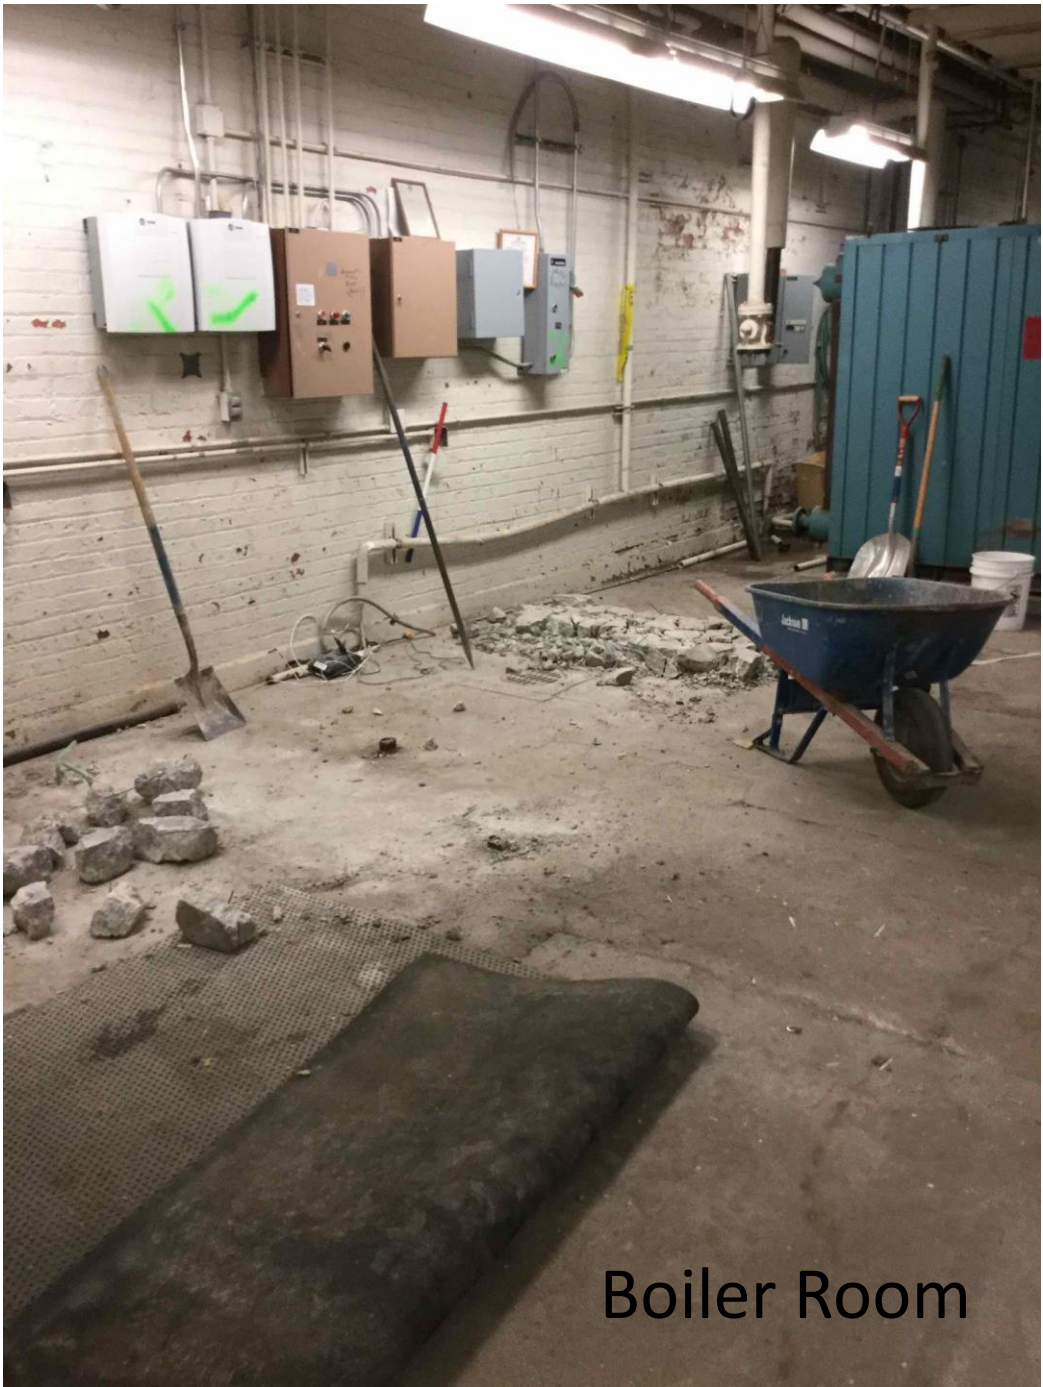

July 21, 2020

August 22, 2020

Fiction

Teen/Fiction

Youth Services

A photograph of an administrative hallway. On the left, there are several glass-walled offices. One office in the foreground contains a metal cart with a white bucket, a yellow folder, and other supplies. The hallway continues into the distance, where a blue trash bin is visible. On the right wall, there is a whiteboard and a black bulletin board with several papers pinned to it. The ceiling has recessed lighting and a circular light fixture. The floor is a light-colored carpet.

## Administration

Business Office

Basement hall by  
Technical Services

Technical Services

Maintenance Office /  
Technical Services

Boiler Room

Boiler Room