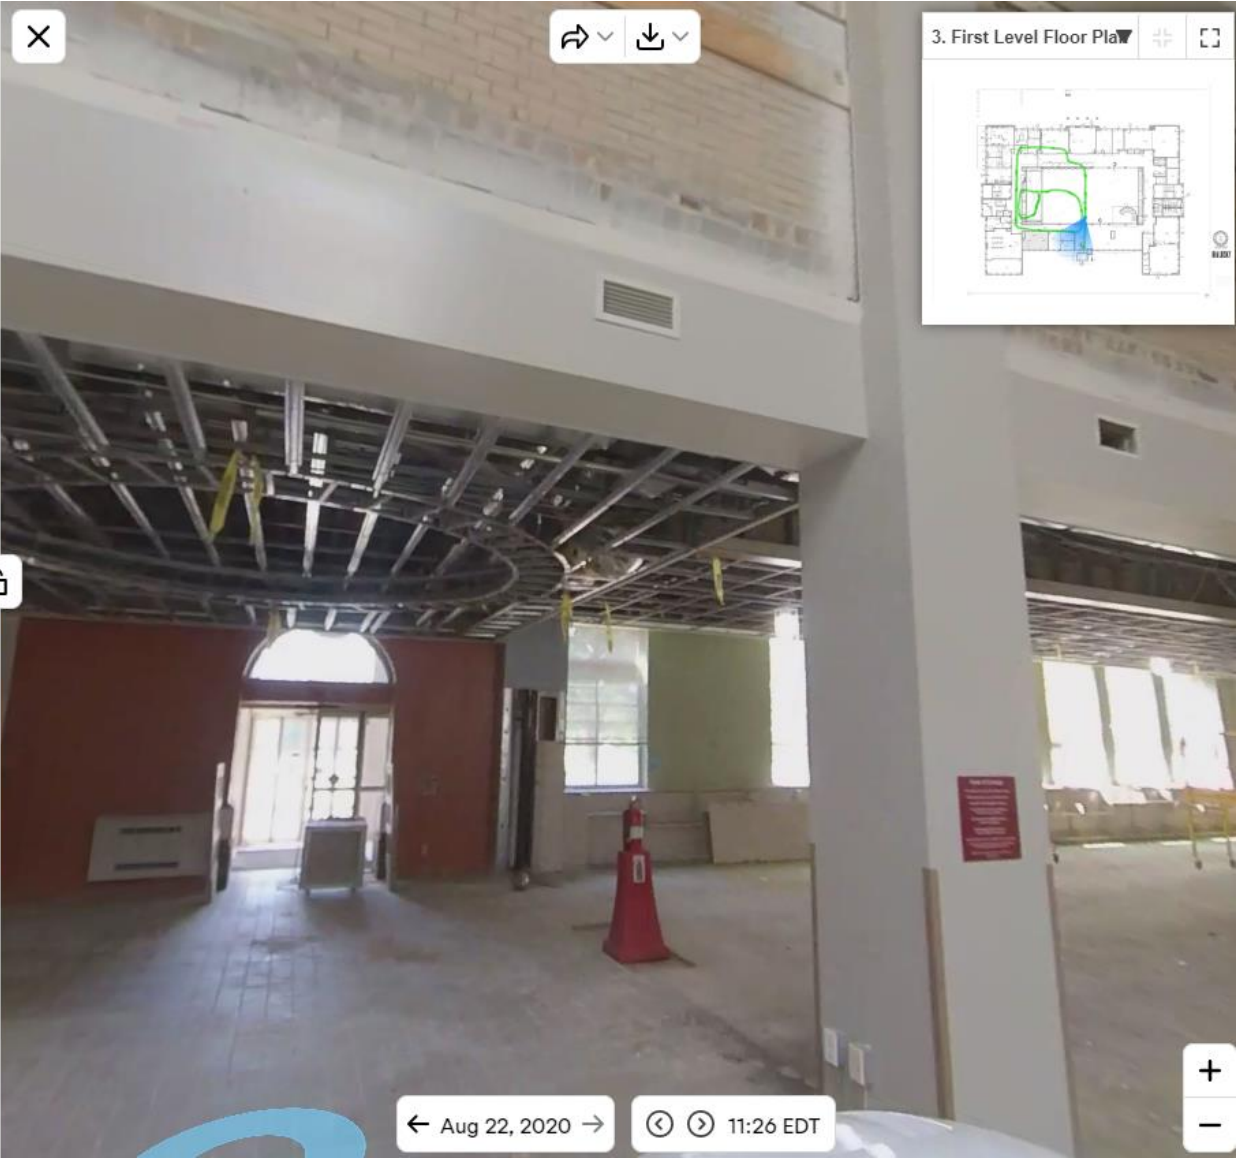

July 21, 2020

August 22, 2020

Fiction

Teen/Fiction

Youth Services

A photograph of an administrative hallway. On the left, there are several glass-walled offices. One office in the foreground contains a metal cart with a white bucket, a yellow folder, and other supplies. The hallway continues into the distance, where a blue trash bin is visible. On the right wall, there is a whiteboard and a black bulletin board with several papers pinned to it. The ceiling has recessed lighting and a circular light fixture. The floor is a light-colored carpet.

## Administration

Business Office

Basement hall by  
Technical Services

Technical Services

Maintenance Office /  
Technical Services

Boiler Room

Boiler Room