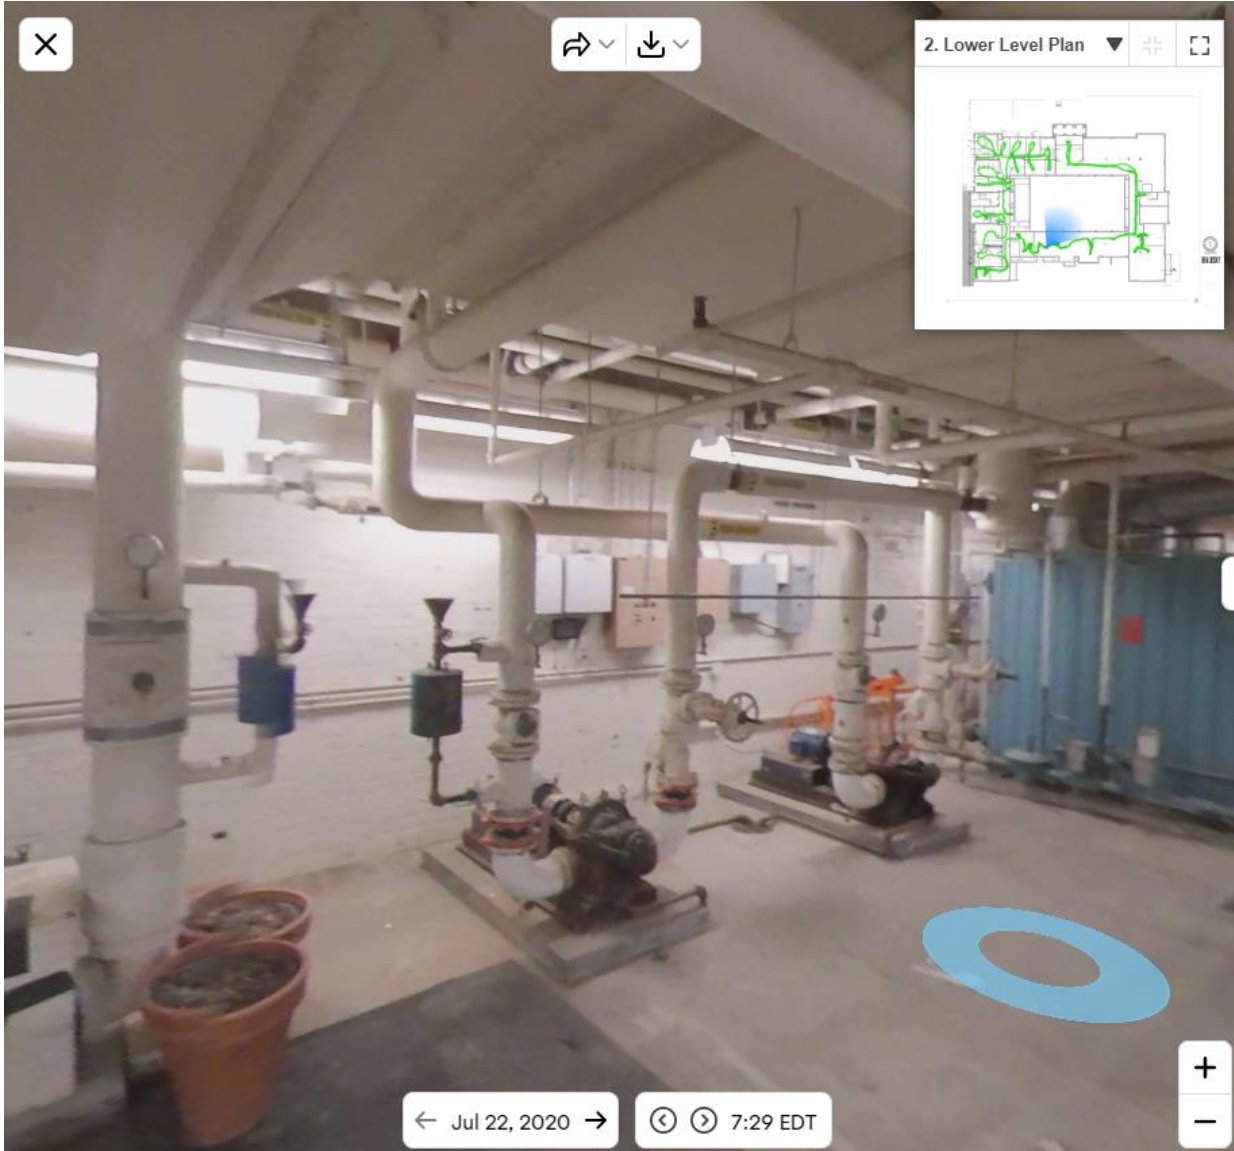

July 21, 2020

August 22, 2020

Fiction

Teen/Fiction

Youth Services

A photograph of an administrative hallway. On the left, there are several glass-walled offices. One office in the foreground contains a metal cart with a white bucket, a yellow folder, and other supplies. The hallway continues into the distance, where a blue trash bin is visible. On the right wall, there is a whiteboard and a black bulletin board with several papers pinned to it. The ceiling has recessed lighting and a circular light fixture. The floor is a light-colored carpet.

## Administration

Business Office

Basement hall by  
Technical Services

Technical Services

Maintenance Office /  
Technical Services

Boiler Room

Boiler Room