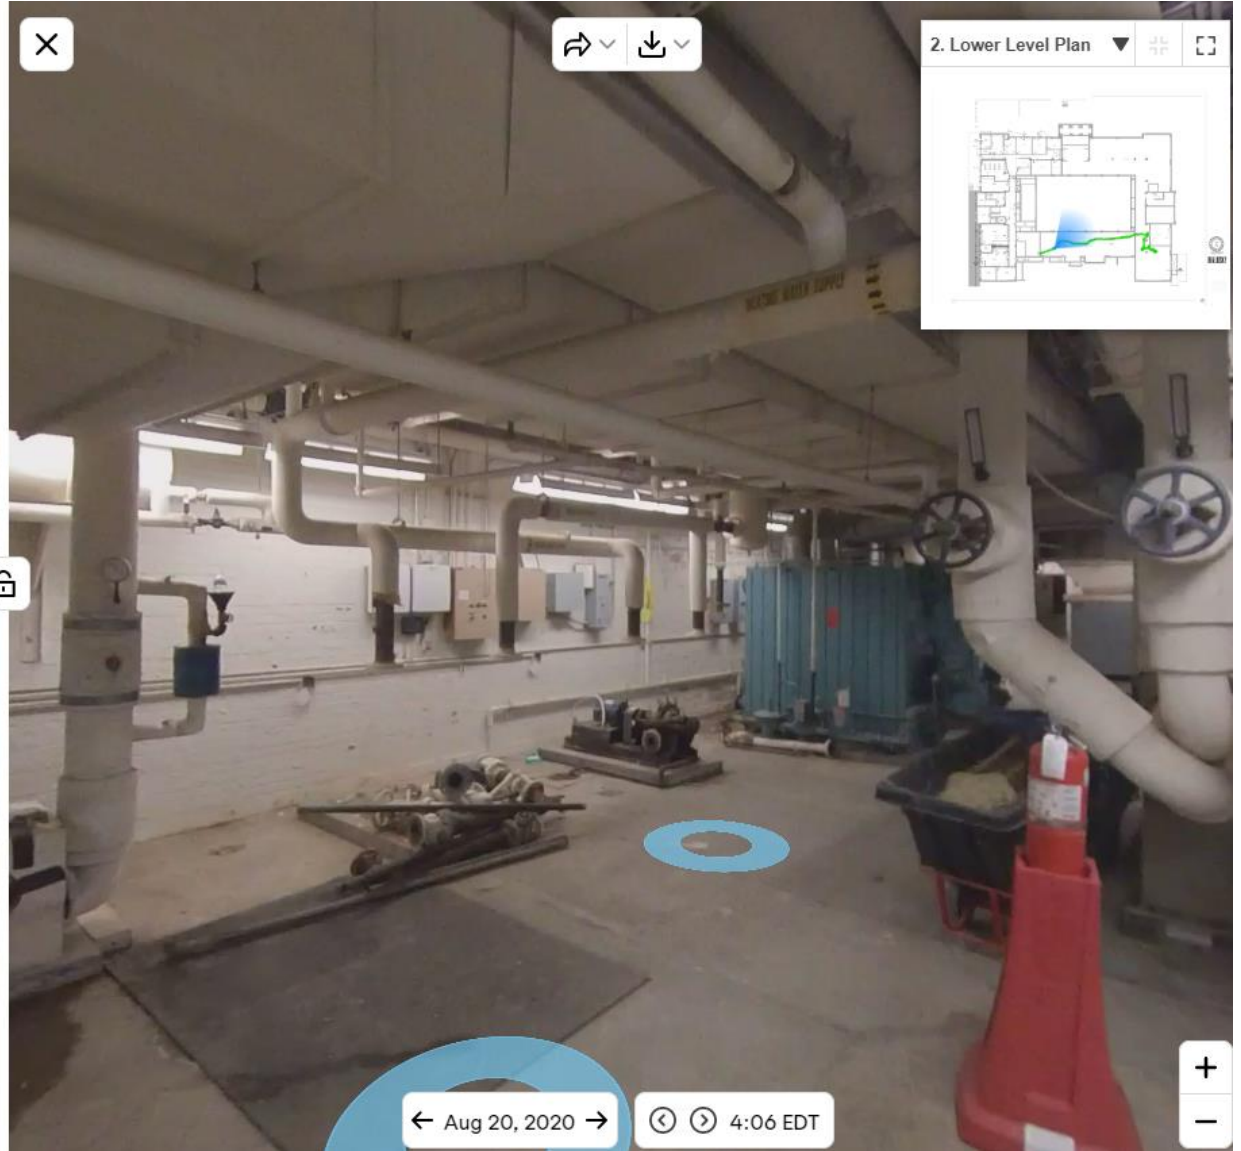

July 21, 2020

August 22, 2020

Fiction

Teen/Fiction

Youth Services

A photograph of an administrative hallway. On the left, there are several glass-walled offices. One office in the foreground contains a metal cart with a white bucket, a yellow folder, and other supplies. The hallway continues into the distance, where a blue trash bin is visible. On the right wall, there is a whiteboard and a black bulletin board with several papers pinned to it. The ceiling has recessed lighting and a circular light fixture. The floor is a light-colored carpet.

## Administration

Business Office

Basement hall by  
Technical Services

Technical Services

Maintenance Office /  
Technical Services

Boiler Room

Boiler Room

# 2<sup>nd</sup> Floor Staff Partition